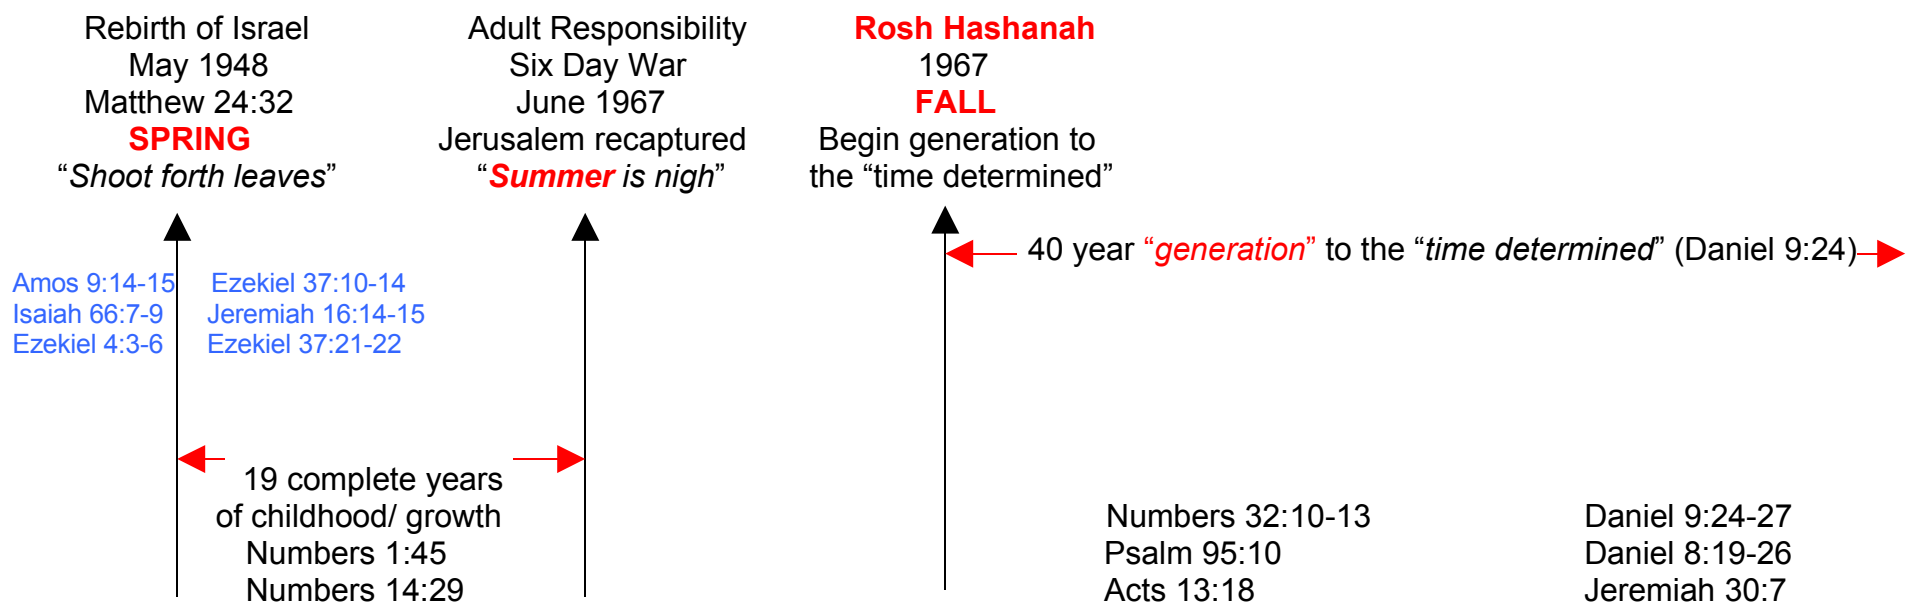

# The Times of the Signs Chart Number 1

[www.godstimeline.net](http://www.godstimeline.net)

Matthew 24:32, Joel 1:7

Isaiah 46:9-10, Isaiah 41:22, Ecclesiastes 1:11, Isaiah 42:9

Chart continued on next page

**Charts are meant to be printed and pieced together side-by-side**